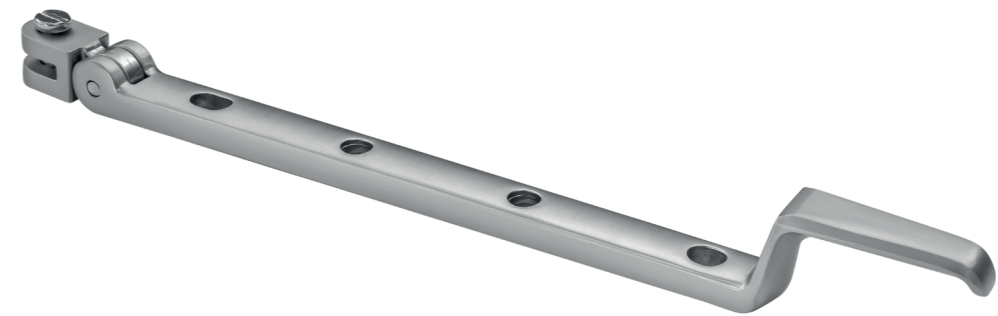

Classic Stay Collection

A collection of curved or straight peg stays and butterfly sliding stays to suit your project

Standard Peg Stay