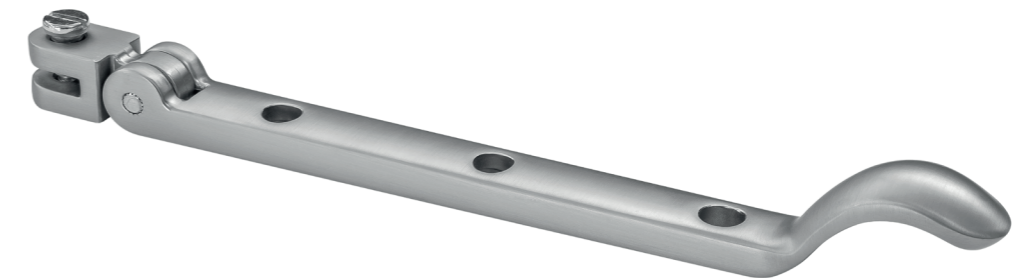

375 Curved Peg Stay

59B Butterfly Sliding Stay