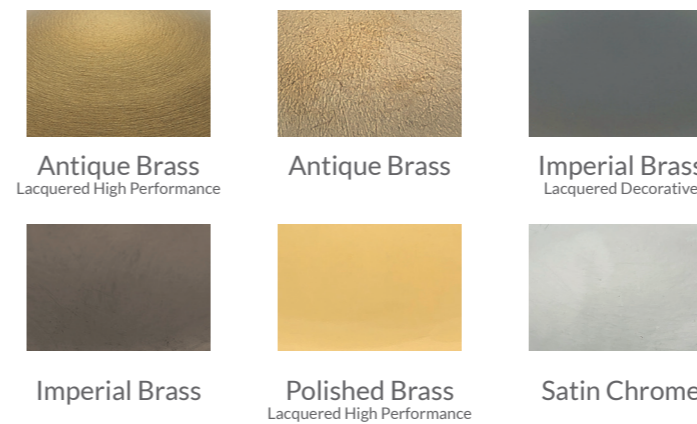

# Classic Collection

A range of Classic door handles available with a choice of six finishes.

**B850**

**B860**

**B870**

## Finishes

# Luxury Collection

A choice of luxury door handles available. Custom designs are available upon request - subject to a surcharge and extended leadtime.

**405 Pheonix Lever Handle**

**101 Berkeley Lever Handle**

## Finishes

Luxury hardware is available in a wide variety of finishes. Please ask to see our full range of colours if you require.

---