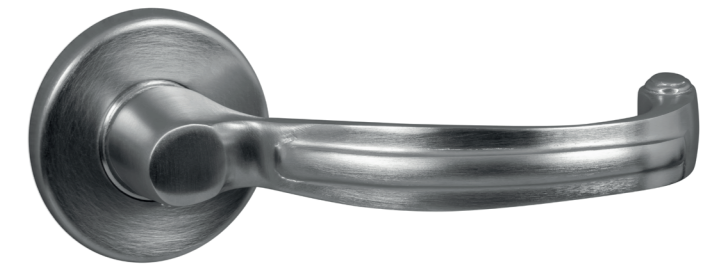

# Classic Collection

A range of Classic door handles available with a choice of six finishes.

**B850**

**B860**

**B870**

## Finishes

# Luxury Collection

A choice of luxury door handles available. Custom designs are available upon request - subject to a surcharge and extended leadtime.

**405 Pheonix Lever Handle**

**101 Berkeley Lever Handle**