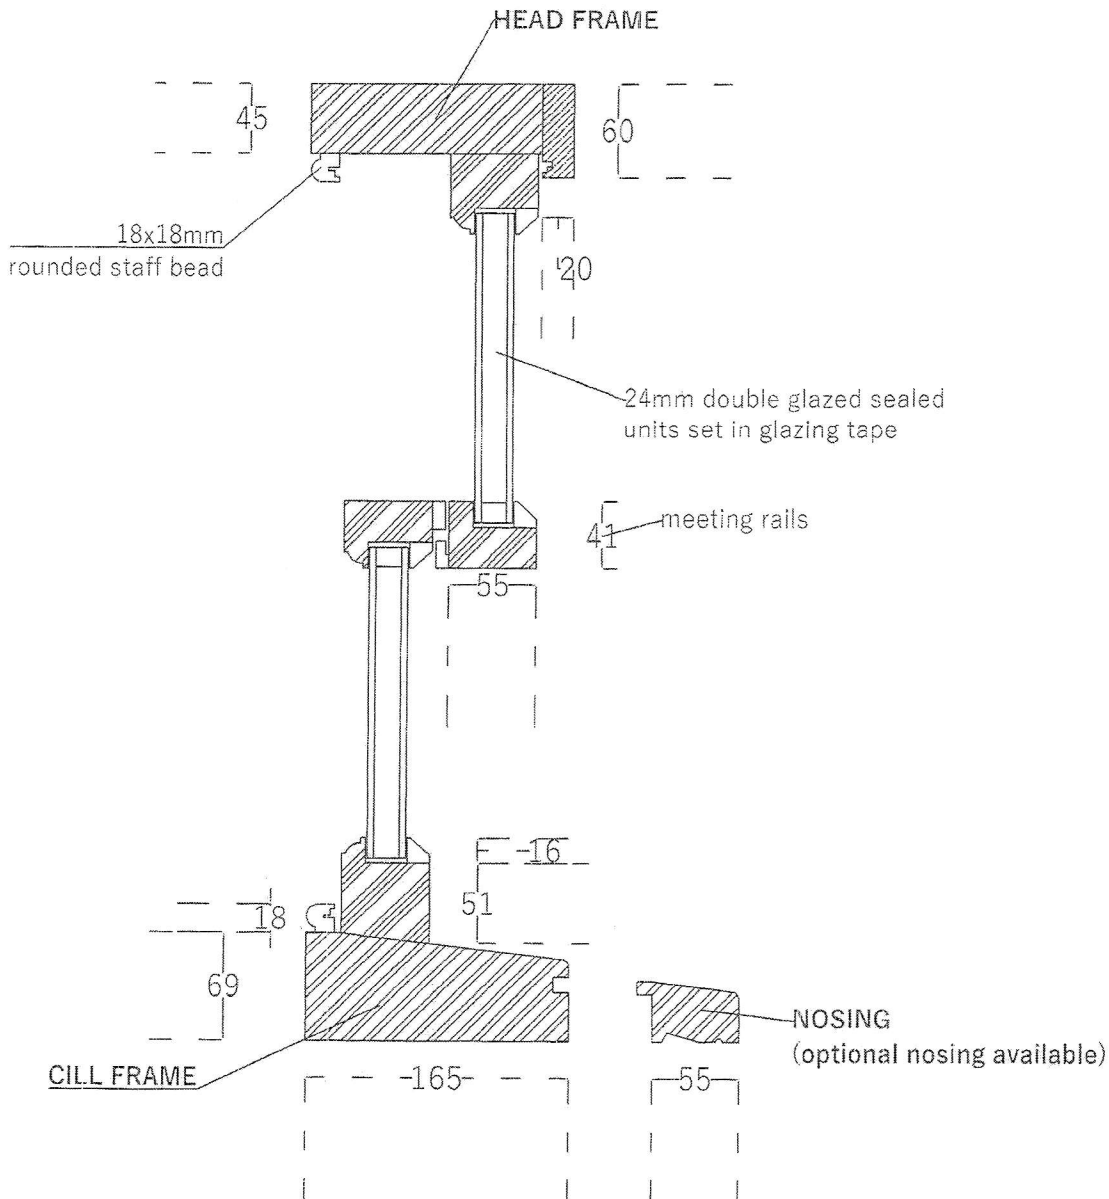

TIMBERCRAFT WINDOWS SPRING OPERATED VERTICAL SLIDING SASH

TIMBERCRAFT WINDOWS LTD
 Heckworth Close
 Severalls Industrial Park
 Colchester, CO44TB
 Phone : 01206-841433 Fax: 01206-844180
 email: jackie@timbercraftwindows.co.uk